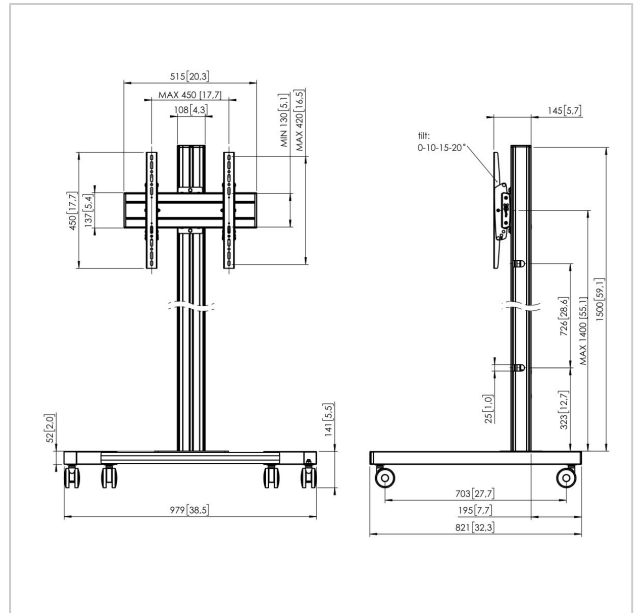

T1544S Trolley

Article number (SKU) 7953014
Colour Silver

Key Benefits

- Stylish high-end design
- Cable management
- Quick and easy installation

Trolley kit T1544

Display size: Fitment: 400x400Max. load: 80 kg - 176 lbs Kit consists of: • 1x PFT 8520 Trolley frame • 1x PUC 2715 Pole 150 cm • 1x PFB 3405 Interface bar • 1x PFS 3304 Interface display strips

T1544S Trolley

www.vogels.com

VOGEL'S HOLDING BV 2019 (c) All rights reserved.
Subject to printing errors, technical and price amendments.
Date:2019-05-23

Specifications

Product type number	T1544
Article number (SKU)	7953014
Colour	Silver
EAN single box	8712285333002
Height	1641
Width	979
Depth	821
TÜV certified	Yes
Tilt	Tilt up to 20°
Guarantee	5 years
Max. weight load (kg)	80
Max. bolt size	M8
Max. height of interface (mm)	450
Max. width of interface (mm)	515
Max. distance to floor - center display (mm)	1541
Max. horizontal hole pattern (mm)	450
Max. screen size (inch)	65
Max. vertical hole pattern (mm)	420
Min. horizontal hole pattern (mm)	100
Min. vertical hole pattern (mm)	100
Universal or fixed hole pattern	Fixed