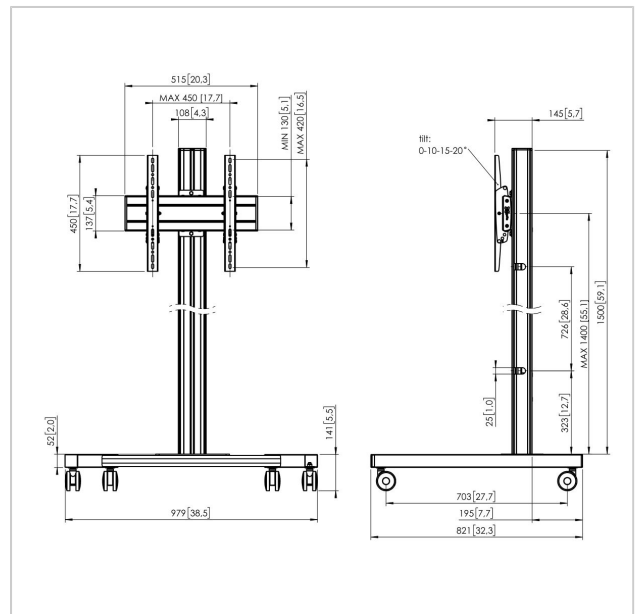

T1544S Trolley

Article number (SKU) 7953014
Colour Silver

Key Benefits

- Stylish high-end design
- Cable management
- Quick and easy installation

Trolley kit T1544

Display size: Fitment: 400x400Max. load: 80 kg - 176 lbs Kit consists of: • 1x PFT 8520 Trolley frame • 1x PUC 2715 Pole 150 cm • 1x PFB 3405 Interface bar • 1x PFS 3304 Interface display strips

T1544S Trolley

www.vogels.com

VOGEL'S HOLDING BV 2019 (c) All rights reserved.
Subject to printing errors, technical and price amendments.
Date:2019-05-23

Specifications

Product type number	T1544
Article number (SKU)	7953014
Colour	Silver
EAN single box	8712285333002
Height	1641
Width	979
Depth	821
TÜV certified	Yes
Tilt	Tilt up to 20°
Guarantee	5 years
Max. weight load (kg)	80
Max. bolt size	M8
Max. height of interface (mm)	450
Max. width of interface (mm)	515
Max. distance to floor - center display (mm)	1541
Max. horizontal hole pattern (mm)	450
Max. screen size (inch)	65
Max. vertical hole pattern (mm)	420
Min. horizontal hole pattern (mm)	100
Min. vertical hole pattern (mm)	100
Universal or fixed hole pattern	Fixed