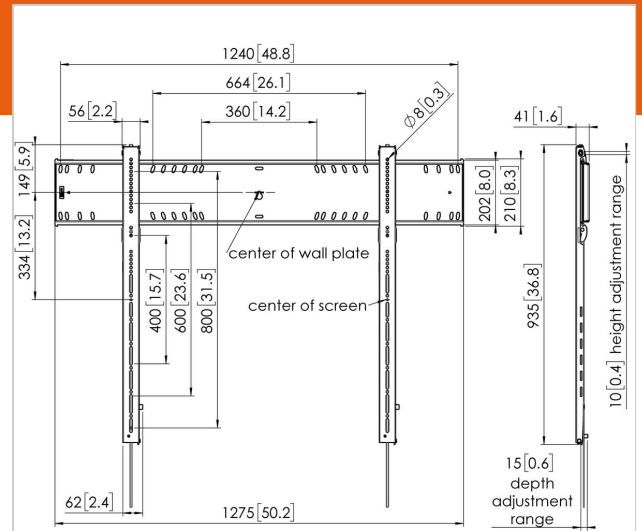

PFW 6900 Display wall mount fixed

Article number (SKU) 7369000
Colour Black

Key Benefits

- Easy levelling and installation
- For the heaviest displays
- Self-centering display bolts
- Locked service position

Extra-flat display wall mount for large displays The PFW 6900 is a robust and elegant wall mount for displays from 80 to 120 inches, weighing up to 160 kg. The wall mount has a depth of only 42 mm. The integrated touch-screen stabiliser ensures that even the largest touch screens can be mounted perfectly vertical and stable on the wall.

PFW 6900 Display wall mount fixed

www.vogels.com

VOGEL'S HOLDING BV 2019 (c) All rights reserved.
Subject to printing errors, technical and price amendments.
Date:2021-06-01

Specifications

Product type number	PFW 6900	Min. vertical hole pattern (mm)	400
Article number (SKU)	7369000	Orientation	Landscape
Colour	Black	Service position	Yes
EAN single box	8712285352645	Universal or fixed hole pattern	Universal
TÜV certified	Yes		
Guarantee	5 years		
Min. screen size (inch)	75		
Max. screen size (inch)	110		
Max. weight load (kg)	160		
Min. hole pattern	400mm x 400mm		
Max. hole pattern	1200mm x 800mm		
Max. bolt size	M8		
Max. height of interface (mm)	850		
Max. width of interface (mm)	1275		
Fischer inside	Yes		
Levelling function	Post-installation horizontal levelling		
Lock options	Lock option/accessory		
Max. horizontal hole pattern (mm)	1200		
Max. screen size (inch)	120		
Max. vertical hole pattern (mm)	800		
Min. distance to the wall (mm)	42		
Min. horizontal hole pattern (mm)	400		
Min. screen size (inch)	80		