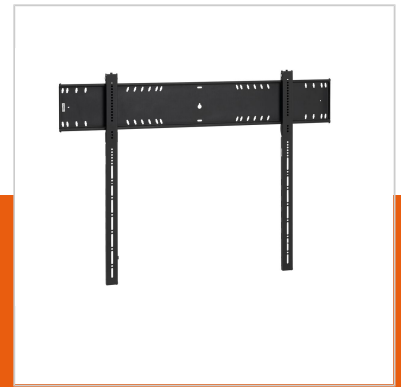

PFW 6900 Display wall mount fixed

Article number (SKU) 7369000
Colour Black

Key Benefits

- Easy levelling and installation
- For the heaviest displays
- Self-centering display bolts
- Locked service position

Extra-flat display wall mount for large displays The PFW 6900 is a robust and elegant wall mount for displays from 80 to 120 inches, weighing up to 160 kg. The wall mount has a depth of only 42 mm. The integrated touch-screen stabiliser ensures that even the largest touch screens can be mounted perfectly vertical and stable on the wall.

Safe solid solution Looking for a solid, secure way to mount your display flat against a wall? The PFW 6900 fixed wall mount is a reliable and simple solution with guaranteed Vogel's quality. The PFW 6900 is part of the 6000 series. Everything we know about quality and ease of installation has been applied to this product. This includes easy display levelling after installation, self-centering screws and easy access for service and maintenance. As you would expect from Vogel's, the PFW 6900 is TÜV-5 certified.