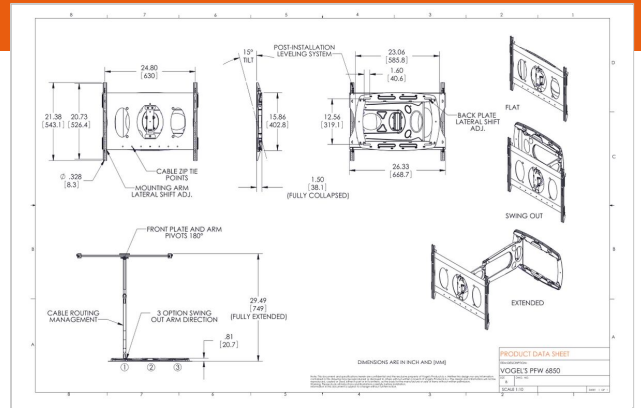

PFW 6850 Display wall mount turn and tilt

Article number (SKU)
Colour

7368500
Black

The PFW 6850 is an ultra slim wall mount for displays up to 40kg / 88 lbs. that provides three options for the swing arm placement, allowing the mount to swing out from the left, right or center, based on the installation requirements.

The swing-out arm extends 76 cm from the wall and provides 15° of downward tilt to achieve the desired viewing angle from virtually anywhere in a room. The lightweight aluminium mount retracts smoothly and easily to a very thin 3,8 cm from the wall. To keep power and cables protected when pulling or pushing the display, cable management channels are built into the arm.

PFW 6850 Display wall mount turn and tilt

www.vogels.com

VOGEL'S HOLDING BV 2019 (c) All rights reserved.
Subject to printing errors, technical and price amendments.
Date: 2019-07-01

Specifications

Product type number	PFW 6850
Article number (SKU)	7368500
Colour	Black
EAN single box	8712285323362
Tilt	Tilt up to 15°
Turn	Up to 180°
Guarantee	5 years
Max. weight load (kg)	40
Min. hole pattern	100mm x 100mm
Max. hole pattern	630mm x 526mm
Max. height of interface (mm)	543
Max. width of interface (mm)	668
Levelling function	Post-installation horizontal levelling
Lock options	No lock
Max. distance to the wall (mm)	749
Max. horizontal hole pattern (mm)	630
Max. screen size (inch)	65
Max. vertical hole pattern (mm)	526
Min. distance to the wall (mm)	38
Min. screen size (inch)	42
Number of pivot points	3
Orientation	Landscape
Universal or fixed hole pattern	Universal