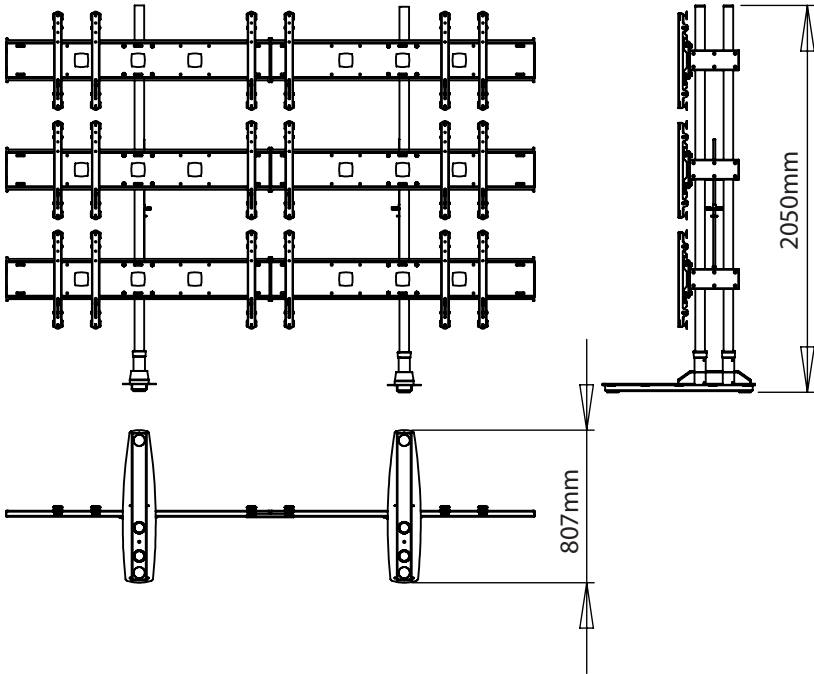

UNICOL®

Simplex™

Video Wall System

Video Walls Simplified

- * Ideal for screens 40" to 55" (screens up to 35Kg)
- * Safe screw adjustment system for screen height set-up
- * Rapid dismantling / reassembly for storage or transportation
- * Height options easily achieved by changing column uprights
- * Individual screen adjustment – all directions and in all planes
- * Bases include bolt down facility for use whenever required

These video wall units, based upon our latest Screen Rail system and utilising our well proven Unicol column structures are quick and easy to assemble yet robust and reliable in use.

Initial screen set-up is made all the easier by a neat screw jack system. Once set the structure can be part dismantled for relocation / speedy reassembly whenever required.

Call us for technical advice - Please state make & model of screens

Order Code

SIM1 3 x 3 - typical 46"

SIM2 3 x 3 - typical 55"

SIM3 4 x 3 - typical 46"

SIM4 4 x 3 - typical 55"

UNICOL Willi-Grasser-Str.15 D-91056 Erlangen +49(0)9131 9405 800 info@unicol.de www.unicol.de

UNICOL[®]

Simplex[™]

Video Wall System

(3 x 3 shown)

PARTS LIST:

1. Height Adjusters
2. Screen Clamps (Right)
3. Screen Clamps (Left)
4. Base Units
5. Screen Adjustable Arms
6. MDU Joiners
7. MDU Back Plates
8. Columns