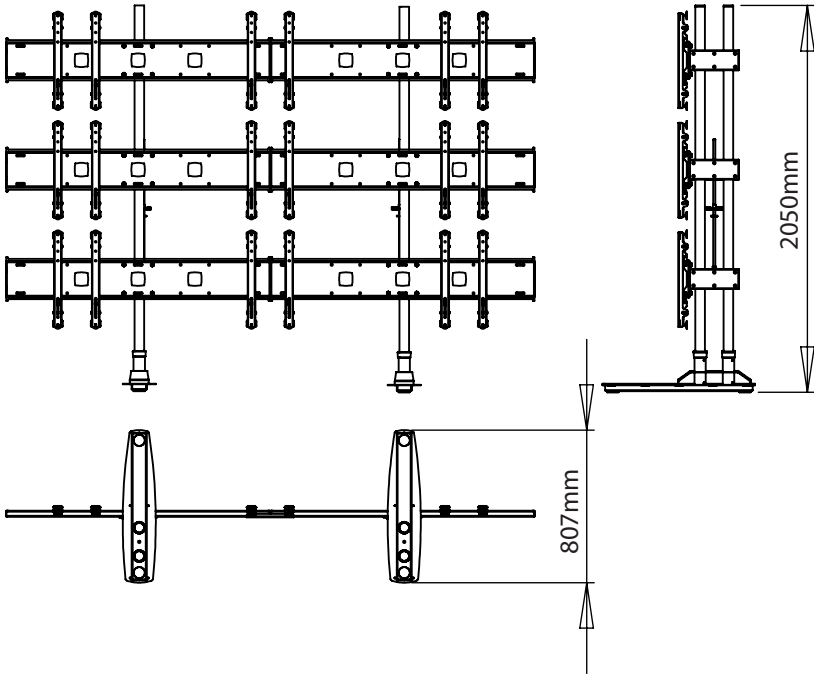

UNICOL[®]

Simplex[™]

Video Wall System

Video Walls Simplified

- * Ideal for screens 40" to 55" (screens up to 35Kg)
- * Safe screw adjustment system for screen height set-up
- * Rapid dismantling / reassembly for storage or transportation
- * Height options easily achieved by changing column uprights
- * Individual screen adjustment – all directions and in all planes
- * Bases include bolt down facility for use whenever required

These video wall units, based upon our latest Screen Rail system and utilising our well proven Unicol column structures are quick and easy to assemble yet robust and reliable in use.

Initial screen set-up is made all the easier by a neat screw jack system. Once set the structure can be part dismantled for relocation / speedy reassembly whenever required.

Call us for technical advice - Please state make & model of screens

Order Code

- SIM1** 3 x 3 - typical 46"
- SIM2** 3 x 3 - typical 55"
- SIM3** 4 x 3 - typical 46"
- SIM4** 4 x 3 - typical 55"

UNICOL Willi-Grasser-Str.15 D-91056 Erlangen +49(0)9131 9405 800 info@unicol.de www.unicol.de

UNICOL[®]

Simplex[™]

Video Wall System

(3 x 3 shown)

PARTS LIST:

1. Height Adjusters
2. Screen Clamps (Right)
3. Screen Clamps (Left)
4. Base Units
5. Screen Adjustable Arms
6. MDU Joiners
7. MDU Back Plates
8. Columns