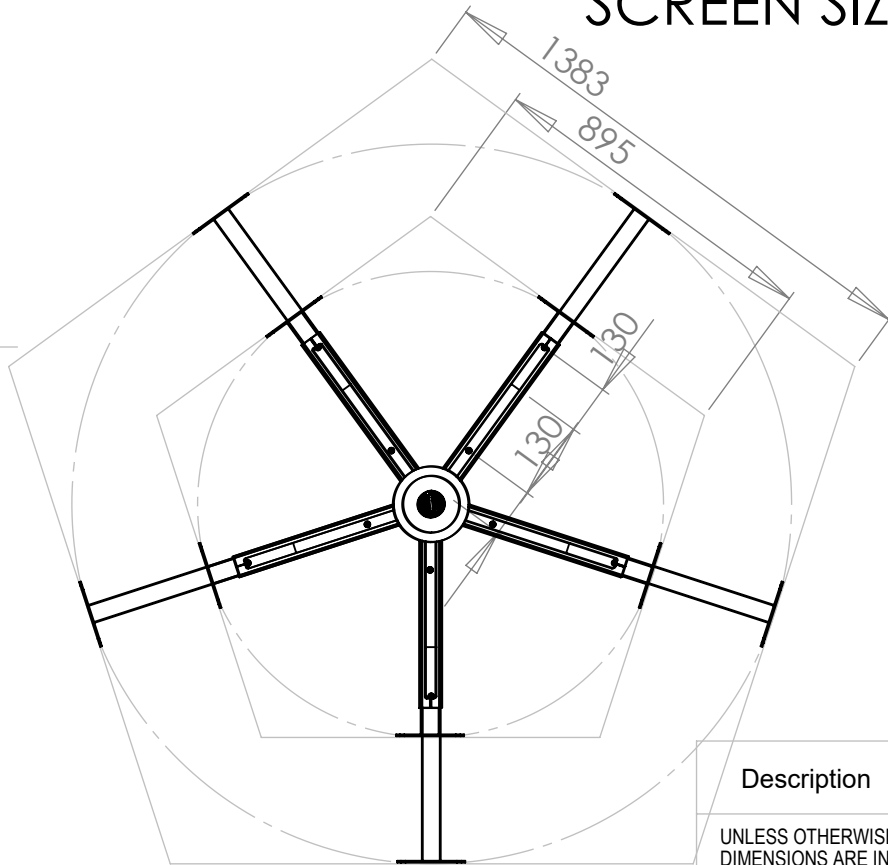

## SCREEN SIZE FROM 930-----1 400

Description		Adjustable 5 Screen Gantry 930 -1400 Width Screens	
UNLESS OTHERWISE SPECIFIED: DIMENSIONS ARE IN MILLIMETERS		Saved Date: 25 August 2021 Created Date: 27 August 2021 Bend Tool:	DRW - REV <b>REV - A-014</b>
SURFACE FINISH: Powder Coated		Material:	
Created By System Administrator Unicol Engineering Green Road Oxford OX3 8EU		Gauge:	Part Number & Part Revision <b>Ass--20018196 REV - A-014</b>
		WEIGHT: 23.99	Kg

See Below - Special Notes

Part Number & Part Revision  
**Ass--20018196 REV - A-014**