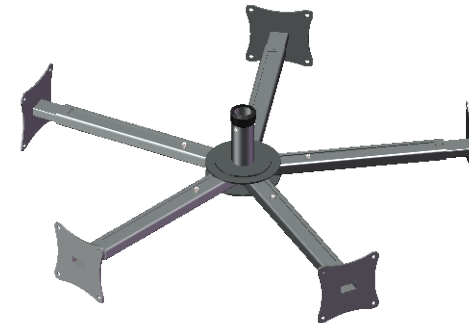

## SCREEN SIZE FROM 930-----1 400

Description		Adjustable 5 Screen Gantry 930 -1400 Width Screens	
UNLESS OTHERWISE SPECIFIED: DIMENSIONS ARE IN MILLIMETERS		Saved Date: 25 August 2021 Created Date: 27 August 2021 Bend Tool:	DRW - REV <b>REV - A-014</b>
SURFACE FINISH: Powder Coated		Material:	
Created By System Administrator Unicol Engineering Green Road Oxford OX3 8EU		Gauge:	Part Number & Part Revision <b>Ass--20018196 REV - A-014</b>
		WEIGHT: 23.99	Kg

See Below - Special Notes

Part Number & Part Revision  
**Ass--20018196 REV - A-014**