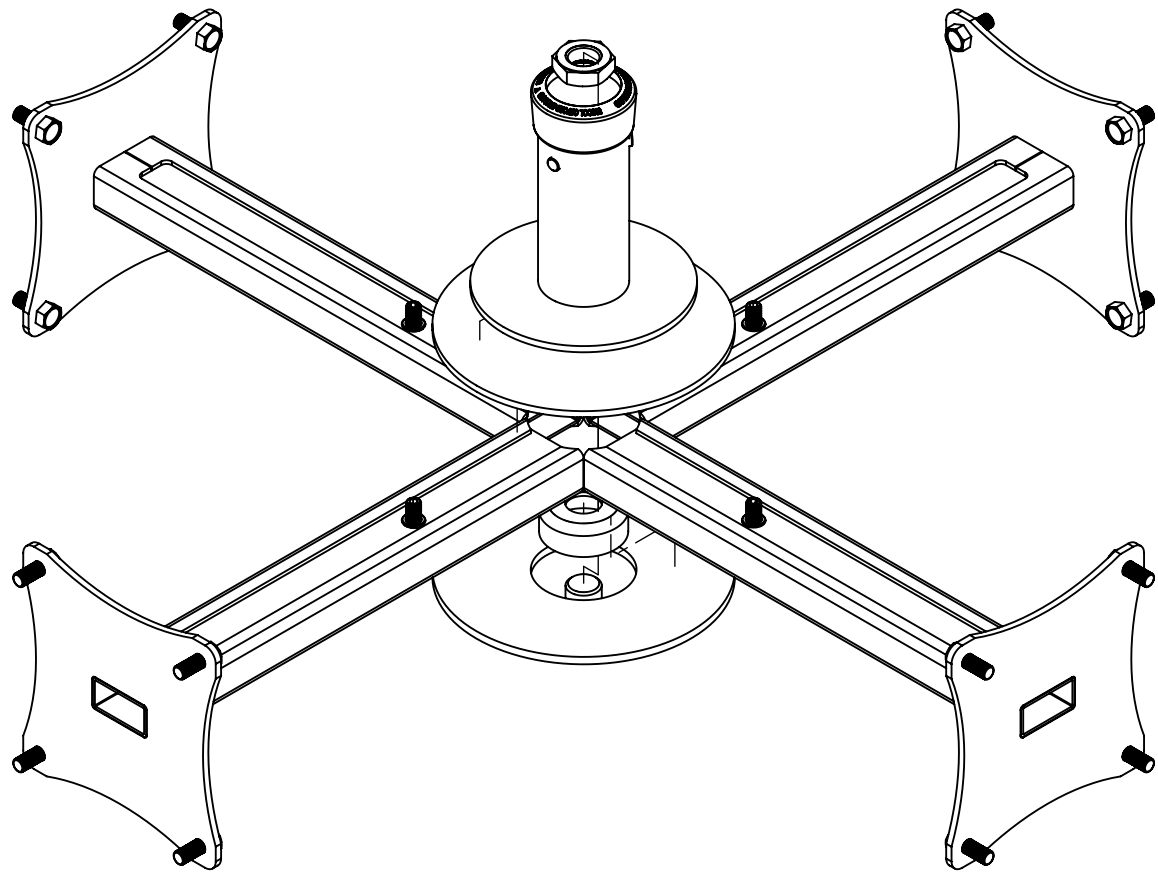

# SCREEN SIZE FROM 930 ---1400

Description		Adjustable 4 Screen Gantry 930 - 1400Mm Width Screens	
UNLESS OTHERWISE SPECIFIED: DIMENSIONS ARE IN MILLIMETERS	Saved Date: 25 August 2021	DRW - REV <b>REV - A-016</b>	See Below - Special Notes
	Created Date: 27 August 2021		
SURFACE FINISH: Powder Coated	Bend Tool:		
Created By System Administrator Unicol Engineering Green Road Oxford OX3 8EU	Material:		Part Number & Part Revision <b>Ass--20018228 REV - A-016</b>
	Gauge:		

Description		Adjustable 4 Screen Gantry 930 - 1400Mm Width Screens		
UNLESS OTHERWISE SPECIFIED: DIMENSIONS ARE IN MILLIMETERS	Saved Date: 25 August 2021 Created Date: 27 August 2021 Bend Tool:		DRW - REV <b>REV - A-016</b>	See Below - Special Notes
	SURFACE FINISH: Powder Coated			
Created By System Administrator Unicol Engineering Green Road Oxford OX3 8EU	Material:		Part Number & Part Revision <b>Ass--20018228 REV - A-016</b>	
	Gauge:			
WEIGHT: 17.71		Kg		SCALE:1:10 DO NOT SCALE DRAWING SHEET 2 OF 2