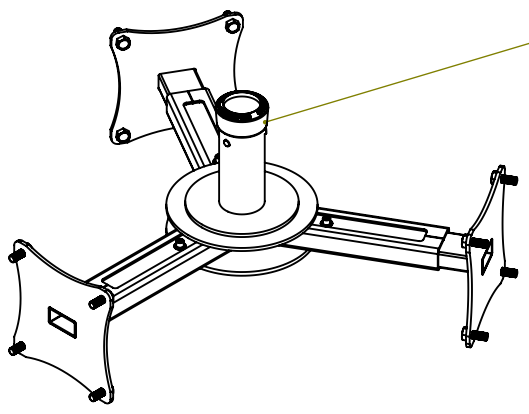

M10X25X12
HEX HEAD BOLTS

1X SOCKET CAP
2X 3/8 GRUBSCREW
1X THROUGH BOLT

Description		Adjustable 3 Screen Gantry 1160 - 1615 Width Screens	
UNLESS OTHERWISE SPECIFIED: DIMENSIONS ARE IN MILLIMETERS	Saved Date: 25 August 2021	DRW - REV REV - A-005	See Below - Special Notes
	Created Date: 27 August 2021		
SURFACE FINISH: Powder Coated	Bend Tool:	Material:	Part Number & Part Revision
	Created By System Administrator		
Unicol Engineering Green Road Oxford OX3 8EU			Ass--20022764 REV - A-005