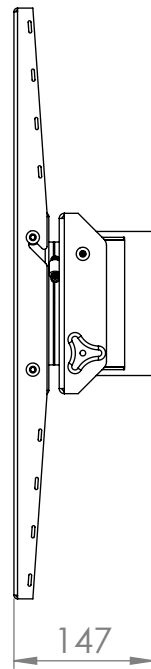

Ø8.50

BOM Table			
NO	Part Number	Description	QTY.
1	Par--20027161	80X16.5X3 Washer	1
2	ASS--20053021	AVHTR1 Rotamount PLX	1
3	ASS--20052701	AVHTR1 Rotamount head	1

Description		AVHTR1 Rotamount	
UNLESS OTHERWISE SPECIFIED: DIMENSIONS ARE IN MILLIMETERS	Created By Dennis Neale	Material:	DRW - REV REV - A-006
	Unicol Engineering Green Road Oxford OX3 8EU	Gauge:	
SURFACE FINISH: Powder Coated		See Below - Special Notes	
		Part Number & Part Revision ASS--20052683 REV - A-006	

WEIGHT: 10.27

Kg

SCALE:1:8

DO NOT SCALE DRAWING

SHEET 1 OF 1