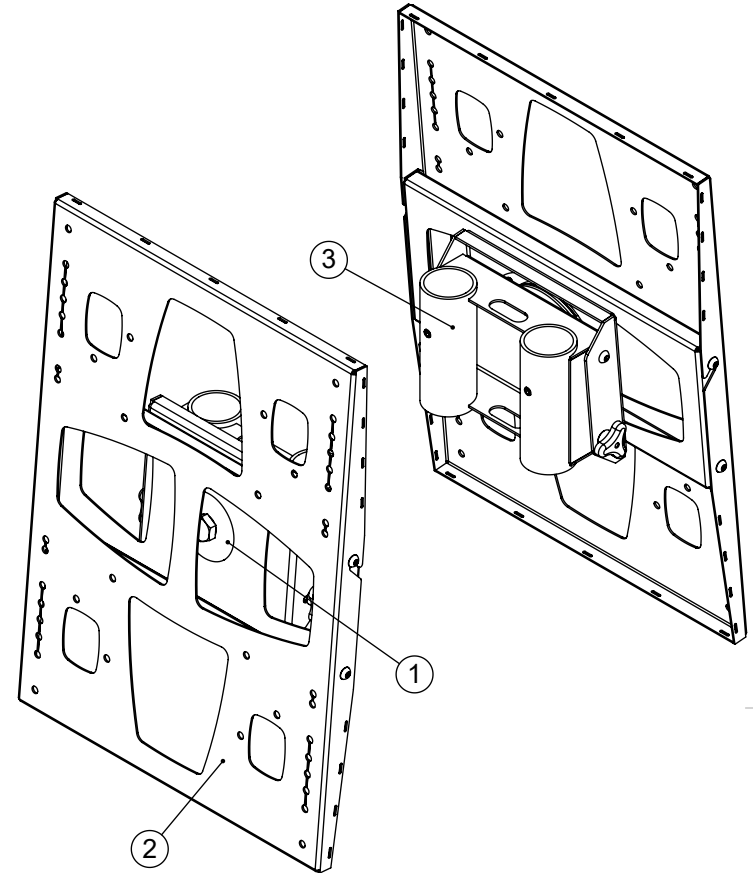

Ø8.50

BOM Table			
NO	Part Number	Description	QTY.
1	Par--20027161	80X16.5X3 Washer	1
2	ASS--20053021	AVHTR1 Rotamount PLX	1
3	ASS--20052701	AVHTR1 Rotamount head	1

Description		AVHTR1 Rotamount	
UNLESS OTHERWISE SPECIFIED: DIMENSIONS ARE IN MILLIMETERS	Created By Dennis Neale	Material:	DRW - REV REV - A-006
	Unicol Engineering Green Road Oxford OX3 8EU	Gauge:	
SURFACE FINISH: Powder Coated		See Below - Special Notes	
		Part Number & Part Revision ASS--20052683 REV - A-006	

WEIGHT: 10.27

Kg

SCALE:1:8

DO NOT SCALE DRAWING

SHEET 1 OF 1