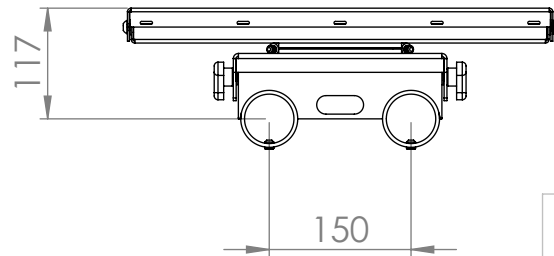

Ø8.50

BOM Table			
NO	Part Number	Description	QTY.
1	Par--20027161	80X16.5X3 Washer	1
2	ASS--20053021	AVHTR1 Rotamount PLX	1
3	ASS--20052701	AVHTR1 Rotamount head	1

Description		AVHTR1 Rotamount	
UNLESS OTHERWISE SPECIFIED: DIMENSIONS ARE IN MILLIMETERS	Created By Dennis Neale	Material:	DRW - REV REV - A-006
	Unicol Engineering Green Road Oxford OX3 8EU	Gauge:	
SURFACE FINISH: Powder Coated		See Below - Special Notes	
		Part Number & Part Revision ASS--20052683 REV - A-006	

WEIGHT: 10.27

Kg

SCALE:1:8

DO NOT SCALE DRAWING

SHEET 1 OF 1