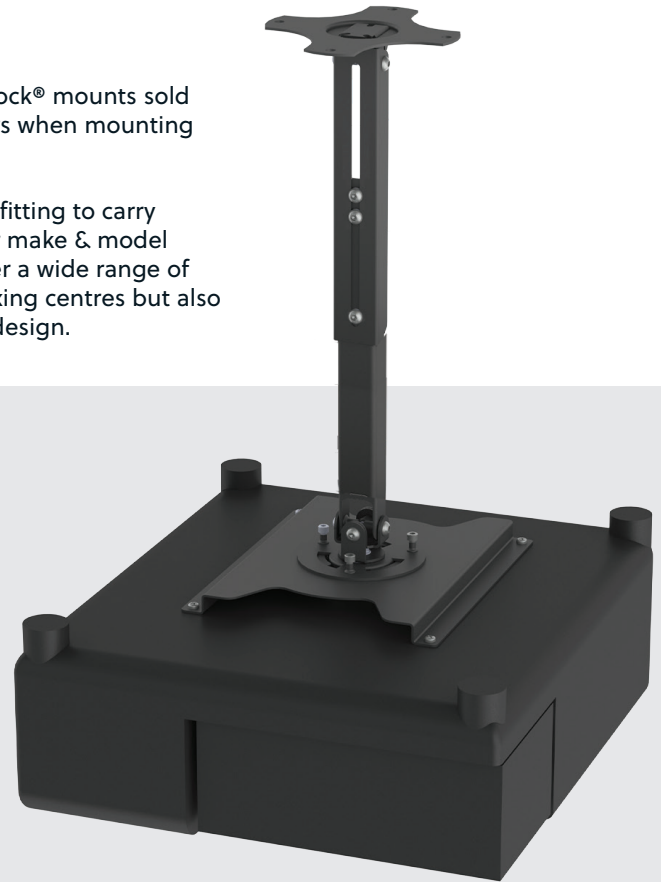

OVERVIEW

Over 20 years of award winning design with over 400,000 Gyrolock® mounts sold - the Gyrolock® range is the industry standard for AV integrators when mounting projectors up to 30kg.

The Trilok® docking system uses a standardised 'bayonet-style' fitting to carry dedicated projector mounting plates made to fit each projector make & model with universal versions also available. The universal mounts offer a wide range of adjustment not only to cover widely differing projector screw fixing centres but also allow clearance for contour variations often found in projector design.

KEY FEATURES

- Wide range of styles and suspension lengths to suit headroom specifications in your installation.
- Column suspension versions allow for increased compatibility with other UNICOL products.
- Over 20 years of award winning design.
- Full tilt and turn adjustment for easy set up.
- Universal mounts offer a weight capacity of 12kg, whilst dedicated mounts cater for projectors up to 20kg.
- Available in Sinterflex Black as standard with Sinterflex White as a no cost option.

Column suspension allows projector suspension up to 3m.

Suitable for any headroom with telescopic height adjustment.

Separate adapter plates are available for model changes.

Range of installation styles to suit your requirements.