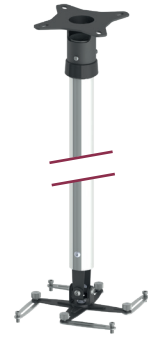

KPR120CB

Gyrolock® Universal 2000mm Column Suspension Projector Trade Pack

Please state projector make and model when ordering. Call for any advice or assistance.

Dimensions (mm)	2130h 220-430w/d
Weight (kg)	5.6
Mount Type	Universal
Wgt. Capacity (kg)	12
Colour Options	■ □
Cost £ (exc. VAT)	160.00