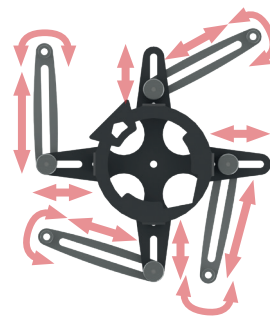

OVERVIEW

Over 20 years of award winning design with over 400,000 Gyrolock® mounts sold - the Gyrolock® range is the industry standard for AV integrators when mounting projectors up to 30kg.

The Trilok® docking system uses a standardised 'bayonet-style' fitting to carry dedicated projector mounting plates made to fit each projector make & model with universal versions also available. The universal mounts offer a wide range of adjustment not only to cover widely differing projector screw fixing centres but also allow clearance for contour variations often found in projector design.

KEY FEATURES

- Wide range of styles and suspension lengths to suit headroom specifications in your installation.
- Column suspension versions allow for increased compatibility with other UNICOL products.
- Over 20 years of award winning design.
- Full tilt and turn adjustment for easy set up.
- Universal mounts offer a weight capacity of 12kg, whilst dedicated mounts cater for projectors up to 20kg.
- Available in Sinterflex Black as standard with Sinterflex White as a no cost option.

Trilok system allows for easy routine maintenance.

Dedicated Trilok mounts cater to each make and model.

Universal mounts cover differing projector fixing centres

Full tilt and turn adjustment for easy set up.