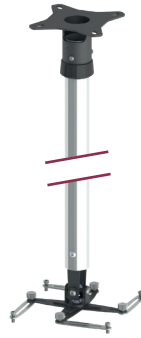

KPR110CB

Gyrolock® Universal 1000mm Column Suspension Projector Trade Pack

Please state projector make and model when ordering. Call for any advice or assistance.

Dimensions (mm)	1130h 220-430w/d
Weight (kg)	3.8
Mount Type	Universal
Wgt. Capacity (kg)	12
Colour Options	■ □
Cost £ (exc. VAT)	130.00