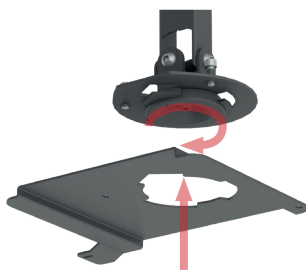

OVERVIEW

Over 20 years of award winning design with over 400,000 Gyrolock® mounts sold - the Gyrolock® range is the industry standard for AV integrators when mounting projectors up to 30kg.

The Trilok® docking system uses a standardised 'bayonet-style' fitting to carry dedicated projector mounting plates made to fit each projector make & model with universal versions also available. The universal mounts offer a wide range of adjustment not only to cover widely differing projector screw fixing centres but also allow clearance for contour variations often found in projector design.

KEY FEATURES

- Wide range of styles and suspension lengths to suit headroom specifications in your installation.
- Column suspension versions allow for increased compatibility with other UNICOL products.
- Over 20 years of award winning design.
- Full tilt and turn adjustment for easy set up.
- Universal mounts offer a weight capacity of 12kg, whilst dedicated mounts cater for projectors up to 20kg.
- Available in Sinterflex Black as standard with Sinterflex White as a no cost option.

Column suspension allows projector suspension up to 3m.

Suitable for any headroom with telescopic height adjustment.

Separate adapter plates are available for model changes.

Range of installation styles to suit your requirements.