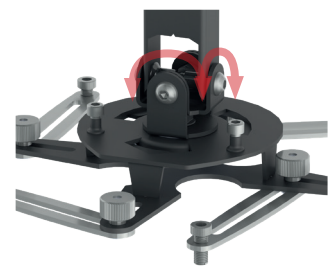

Full tilt and turn adjustment for easy set up.