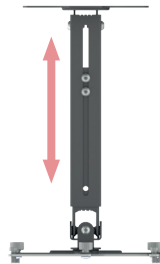

Column suspension allows projector suspension up to 3m.

Suitable for any headroom with telescopic height adjustment.

Separate adapter plates are available for model changes.

Range of installation styles to suit your requirements.