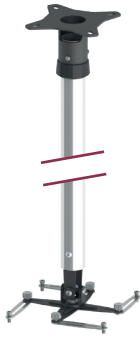

KPR15CB

Gyrolock® Universal 500mm Column Suspension Projector Trade Pack

Please state projector make and model when ordering. Call for any advice or assistance.

Dimensions (mm)	630h 220-430w/d
Weight (kg)	2.9
Mount Type	Universal
Wgt. Capacity (kg)	12
Colour Options	■ □
Cost £ (exc. VAT)	110.00