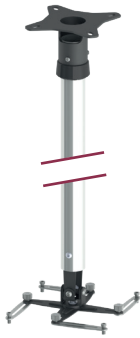

KPR130CB

Gyrolock® Universal 3000mm Column Suspension Projector Trade Pack

Please state projector make and model when ordering. Call for any advice or assistance.

Dimensions (mm)	3130h 220-430w/d
Weight (kg)	7.5
Mount Type	Universal
Wgt. Capacity (kg)	12
Colour Options	■ □
Cost £ (exc. VAT)	190.00