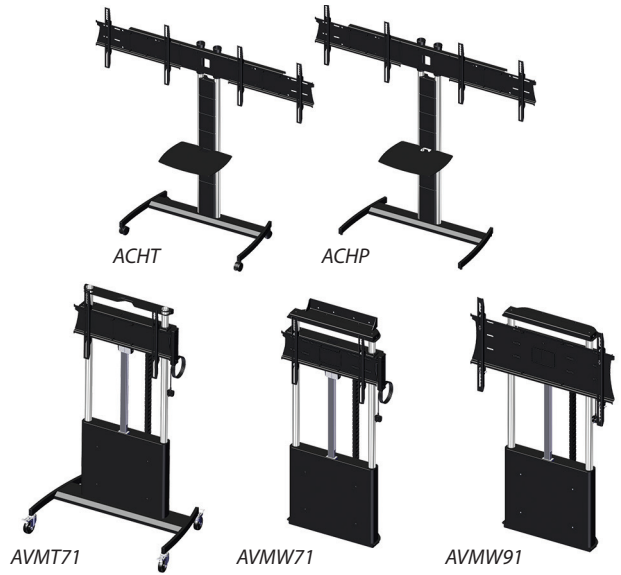

Video Conference & Twin Screen Units

Different screen sizes can be accommodated using one of 3 central cross member types which carry our standard Pozimount universal mounts. Comes with metal shelf.

Order Code		£ Ex Vat
ACHT	trolley version	505.50
ACHP	stand version	545.65

PowaLift Stand & Trolley Variations

Operated by wireless remote or manual switch, screens can be commanded to rise or descend smoothly through 700mm, stopping safely at any point.

Order Code		£ Ex Vat
AVMT71	trolley version	1171.20
AVMW71	floor-to-wall mounted	922.00
AVMW91	heavy duty floor-to-wall	1036.50

Dimensions & Specifications							
Part Code	Height (mm)	Width (mm)	Depth (mm)	Capacity (kg)	Screen Size	VESA Min	VESA Max
ACHT	1755	dedicated	600	35/screen	33 - 57"	200x200	600x400
ACHP	1785	dedicated	600	35/screen	33 - 57"	200x200	600x400
AVMT71	1800	1110	605	100	33 - 70"	200x200	600x400
AVMW71	1800	760	185	100	33 - 70"	200x200	600x400
AVMW91	1800	760	185	150	71 - 98"	1000x600	1000x600

Accessories							
Shelves				Other			
Order Code		£ Ex Vat		Order Code		£ Ex Vat	
AVGS	glass (500x400mm)	93.80	AVP2 metal (550x450mm)	54.20	AVLC	locking cabinet	177.38
AVP1	metal (500x400mm)	46.05	AVP3 metal (300x300mm)	34.40	VCM	video camera mount	87.90
			AVP4 folding (440x350mm)	97.60			
			TCAVS1 shelf for TCAVT	91.40			

Key Features

- Available in a variety of versions - floor-to-wall, lo-level, hi-level, stand or trolley
- Variety of accessories to suit your requirements (shelving, video conference mounts and more)
- Neat cable management
- Universal screen mount included
- Suits screens between 33-110"
- Multi-Screen options available
- Can take screen weights up to 120kg
- Non-marking feet on stand bases
- Portrait versions available
- Typically covers 600-1500mm in height - wall mounted version can be taller.
- Adaptable
- 4-way power socket included

CALL 01865 767676 NOW
to order or discuss your requirements