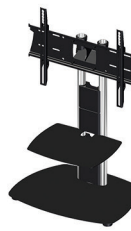

### Hi-Level Stands & Trolleys

Height to centre of screen is adjustable from 1100mm to 1500mm and comes complete with PZX universal screen mount, 4-way power socket and all metal shelf.

Order Code		£ Ex Vat
<b>AVHP</b>	stand with universal mount	<b>621.05</b>
<b>AVHT</b>	trolley with universal mount	<b>661.05</b>
<b>AVHTR1</b>	with universal rotamount	<b>739.30</b>
<b>AVHTSURH</b>	suitable for MS Hub 2	<b>739.30</b>
<b>AVHB</b>	stand with bolt down base	<b>585.60</b>
<b>AVHW</b>	floor-to-wall stand	<b>793.55</b>

### Low-Level Stands & Trolleys

Height to centre of screen is adjustable from 600mm to 950mm and comes complete with PZX universal screen mount, 4-way power socket and all metal shelf.

Order Code		£ Ex Vat
<b>AVLP</b>	stand with universal mount	<b>505.50</b>
<b>AVLT</b>	trolley with universal mount	<b>545.65</b>