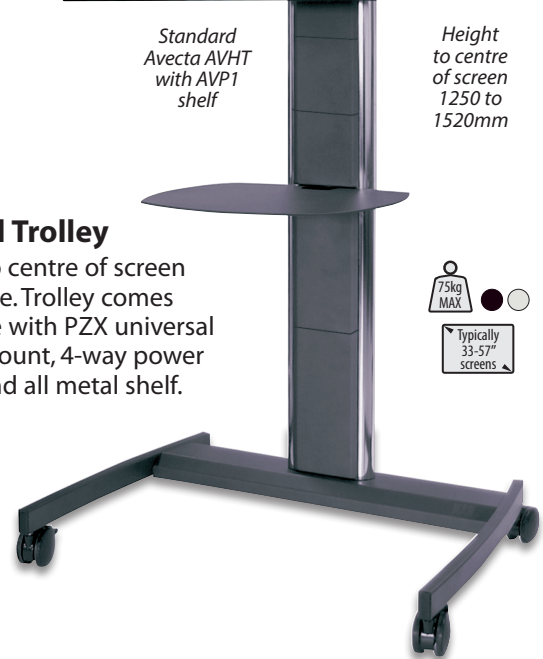

Avecta AVHP with 2 x AVGS glass shelves

Hi-Level Stand

Height to centre of screen adjustable from 1100mm to 1500mm complete with PZX universal screen mount, 4-way power socket and all metal shelf.

Order Code **AVHP**

Standard Avecta AVHT with AVP1 shelf

Height to centre of screen 1250 to 1520mm

Hi-level Trolley

Height to centre of screen adjustable. Trolley comes complete with PZX universal screen mount, 4-way power socket and all metal shelf.

Order Code **AVHT**

Avecta Accessories

Metal Equipment Shelves

Height adjustable. Cable entry.

Order Code	mm
AVP1	500w x 400d
AVP2	550w x 450d
AVP3	300w x 300d

Safety Glass Shelf

Toughened glass fully edge polished. Height adjustable. Cable entry.

Order Code	mm
AVGS	500w x 400d

Locking Cabinet

Height adjustable. Door conceals into roof. Has useable top surface.

Order Code	inside dimensions mm
AVLC	500w x 140h x 400d

Green Road
Oxford,
OX3 8EU,
UK

01865 767676
sales@unicol.com
www.unicol.com