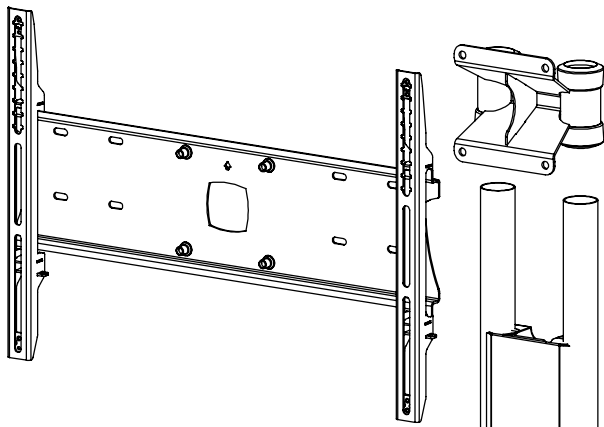

Order Code **AVHT**

Avecta Accessories

Metal Equipment Shelves

Height adjustable. Cable entry.

Order Code	mm
AVP1	500w x 400d
AVP2	550w x 450d
AVP3	300w x 300d

Safety Glass Shelf

Toughened glass fully edge polished. Height adjustable. Cable entry.

Order Code	mm
AVGS	500w x 400d

Locking Cabinet

Height adjustable. Door conceals into roof. Has useable top surface.

Order Code	inside dimensions mm
AVLC	500w x 140h x 400d

Green Road
Oxford,
OX3 8EU,
UK

01865 767676
sales@unicol.com
www.unicol.com

UNICOL[®]

AVHT
shown

AVHP
Height to centre of screen 1100 to 1500mm

AVHT
Height to centre of screen 1250 to 1520mm