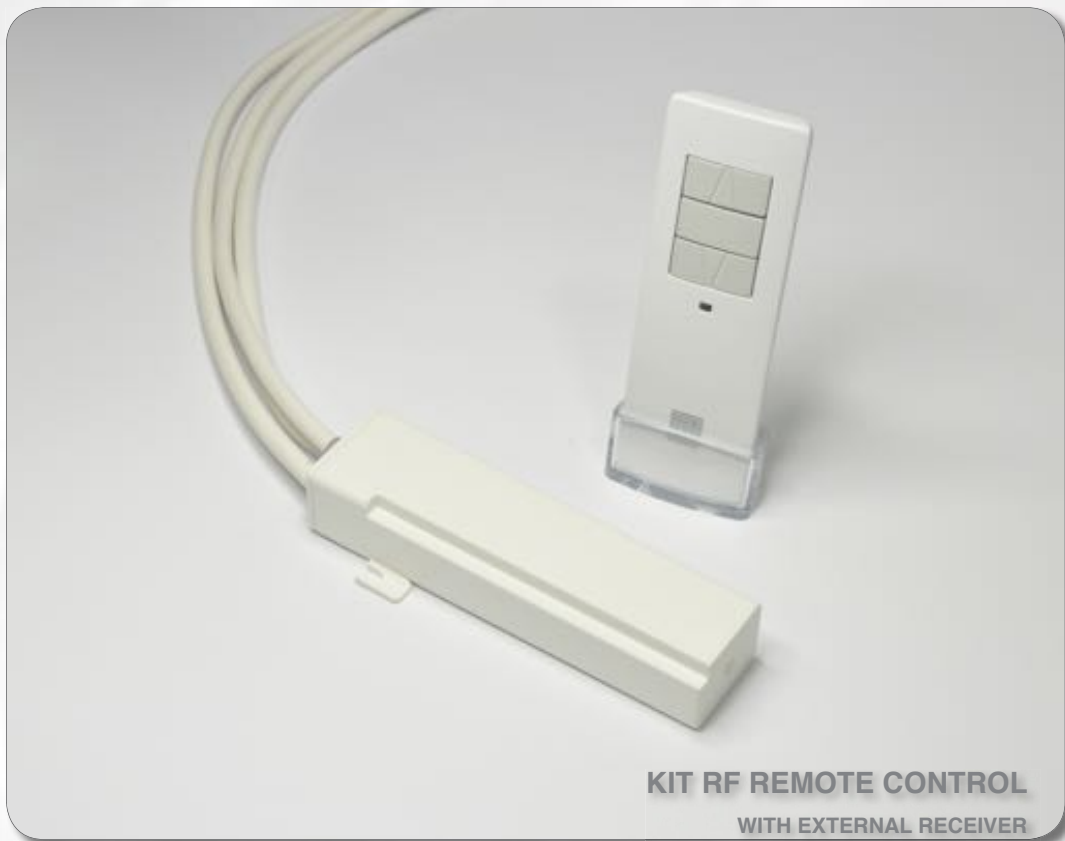

KIT RF REMOTE CONTROL WITH EXTERNAL RECEIVER (868MHz)

The **KIT RADIO EXTERNAL** is composed by a radio frequency handheld remote control and a receiver that should be connected to the product you would like to radio-control.

The receiver can be easily hidden thanks to its small dimensions (52x27x136 cm. WxDxH).

This kit can be used with the whole range of electric screens and with all the projector lifts.

The remote control receiver offers the possibility to manage the connected equipment also by a pulls switch (not included) or via a room control system.