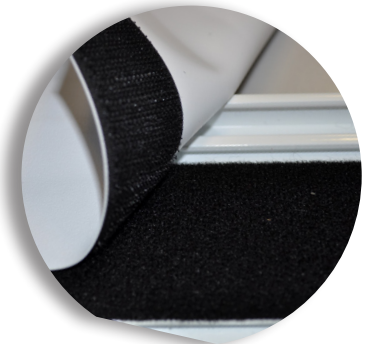

### TECHNICAL SPECIFICATIONS

**CANALETTO WRAP AROUND** is an excellent design solution for fix installations in professional, corporate and Home Cinema environments. Canaletto Wrap Around is an **edge less frame screen** that allows to achieve a perfect, smart and design look, combining the best high quality projection fabrics with the most demanding design needs.

Available in 1:1, 4:3, 16:9 and 16:10 ratios or bespoke sizes.

- Smart and neat finishing of the wrap **around corners**
- Outside frame screen dimension is the same as the viewing area
- Edges are 90° in all directions – full squareness
- Total frame depth including wall mounting brackets: 27 mm.
- Wall mounting brackets on upper and lower frame for SAFE installation
- Fixing brackets are NOT VISIBLE with wall mounted screen
- Innovative easy and quick fixing of the projection surface to the rear side of the frame with Velcro strip
- Available with 3D and 2D projection fabrics
- Flame retardant projection surfaces – classification M1, M2 and B1

PROJECTION CLOTHS			
Front projection surfaces	Gain		
White	1.2		
Lumi Grey	0.8		
Microperforated	1.1		
Lumi Grey Microperforated	0.8		
Foldaway*	1.5		
Bright Contrast 3D 0.8*	0.8		
Ultra HD*	1.2		

\*Limited in height