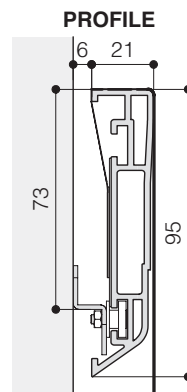

Available in 1:1, 4:3, 16:9 and 16:10 ratios or bespoke sizes.

- Smart and neat finishing of the wrap **around corners**
- Outside frame screen dimension is the same as the viewing area
- Edges are 90° in all directions – full squareness
- Total frame depth including wall mounting brackets: 27 mm.
- Wall mounting brackets on upper and lower frame for SAFE installation
- Fixing brackets are NOT VISIBLE with wall mounted screen
- Innovative easy and quick fixing of the projection surface to the rear side of the frame with Velcro strip
- Available with 3D and 2D projection fabrics
- Flame retardant projection surfaces – classification M1, M2 and B1

The measures in the drawings are expressed in millimetres.

DIMENSIONS measures in cm				
1:1 Ratio Viewing area (WxH)	4:3 Ratio Viewing area (WxH)	16:9 Ratio Viewing area (WxH)	16:10 Ratio Viewing area (WxH)	Approx. net weight (Kg)
160 x 160	160 x 120	160 x 100	160 x 90	11
180 x 180	180 x 135	180 x 112	180 x 101	13
200 x 200	200 x 150	200 x 125	200 x 112	15
220 x 220	220 x 165	220 x 137	220 x 124	16
250 x 250	250 x 190	250 x 156	250 x 140	19
300 x 300	300 x 225	300 x 187	300 x 169	23
-	350 x 265	350 x 219	350 x 197	27
-	400 x 300	400 x 250	400 x 225	31