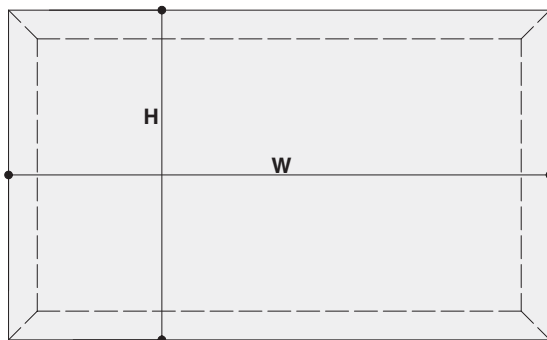

### TECHNICAL SPECIFICATIONS

**CANALETTO WRAP AROUND** is an excellent design solution for fix installations in professional, corporate and Home Cinema environments. Canaletto Wrap Around is an **edge less frame screen** that allows to achieve a perfect, smart and design look, combining the best high quality projection fabrics with the most demanding design needs.

Available in 1:1, 4:3, 16:9 and 16:10 ratios or bespoke sizes.

- Smart and neat finishing of the wrap **around corners**
- Outside frame screen dimension is the same as the viewing area
- Edges are 90° in all directions – full squareness
- Total frame depth including wall mounting brackets: 27 mm.
- Wall mounting brackets on upper and lower frame for SAFE installation
- Fixing brackets are NOT VISIBLE with wall mounted screen
- Innovative easy and quick fixing of the projection surface to the rear side of the frame with Velcro strip
- Available with 3D and 2D projection fabrics
- Flame retardant projection surfaces – classification M1, M2 and B1

The measures in the drawings are expressed in millimetres.

DIMENSIONS measures in cm				
1:1 Ratio Viewing area (WxH)	4:3 Ratio Viewing area (WxH)	16:9 Ratio Viewing area (WxH)	16:10 Ratio Viewing area (WxH)	Approx. net weight (Kg)
160 x 160	160 x 120	160 x 100	160 x 90	11
180 x 180	180 x 135	180 x 112	180 x 101	13
200 x 200	200 x 150	200 x 125	200 x 112	15
220 x 220	220 x 165	220 x 137	220 x 124	16
250 x 250	250 x 190	250 x 156	250 x 140	19
300 x 300	300 x 225	300 x 187	300 x 169	23
-	350 x 265	350 x 219	350 x 197	27
-	400 x 300	400 x 250	400 x 225	31