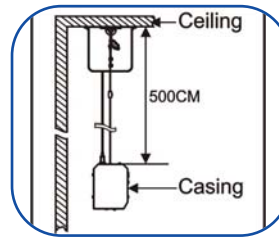

Introducing the “Smart Move” Screen

A world leading product that overcomes one of the main problems we encounter - Customers often want extra drop on their screen to cope with very high ceilings or stage settings. This can be done but, long fabric tends to curl and of course the casing is often in the way of stage lighting.

Our new screen has two motors to enable the casing to be dropped up to 5 metres on the metal wires built into it. The drop can be adjusted from the remote control at ground level meaning very easy installation. You can set it to one button control to drop the casing and also let the projection fabric out of the casing. Power is via a supplied reel which is fitted at roof level and then allows the power to unwind as the screen drops. As it retracts back the coil roles back the electric lead. All you need is a one gang plug at roof level to power this screen.

FORMAT	MODEL	SPECIFICATION (INCH)	VIEWING AREA W&H (mm)	L (mm)	A (mm)	B1 (mm)	B2 (mm)	B3 (mm)	PACKAGE LxHxW (ww)	NET/GROSS WEIGHT (kg)
	SSM200RADV	100	2030X1520	2317	1942	50	50	200	2639X265X205	34.3/37.0
(4:3)	SSM240RADV	120	2338x1755	2625	2182	50	50	200	2947x265x205	38.7/41.8
	SSM300RADV	150	3048x2286	3335	2710	50	50	200	3657x265x205	50.5/56.0
	SSM171RADWSF	77	1710x958	1997	1380	50	50	200	2319x265x205	28.0/31.0
	SSM177RADWSF	80	1771X996	2058	1418	50	50	200	2380x265x205	29.1/32.0
	SSM200RADWSF	92	2030X1145	2317	1567	50	50	200	2639x265x205	33.4/36.5
(16:9)	SSM220RADWSF	100	2214x1245	2501	1667	50	50	200	2823x265x205	36.3/40.0
	SSM240RADWSF	106	2338x1320	2625	1742	50	50	200	2947x265x205	38.3/41.5
	SSM265RADWSF	120	2656x1494	2943	1916	50	50	200	3265x265x205	43.7/47.0
	SSM300RADWSF	136	3048x1715	3335	2137	50	50	200	3657x265x205	50.1/55.0
	SSM150RADB	60	1520x1520	1757	1942	25	50	200	2079x265x205	24.7/27.7
	SSM180RADB	70	1780x1780	2013	2202	23	50	200	2335x265x205	29.0/32.3
(1:1)	SSM200RADB	84	2030x2030	2317	2452	50	50	200	2639x265x205	33.5/37.0
	SSM240RADB	96	2338x2338	2625	2760	50	50	200	2947x265x205	38.8/42.50
	SSM260RADB	100	2540x2540	2827	2962	50	50	200	3149x265x205	42.9/47.0

Please see the diagram on page 2 for key to above