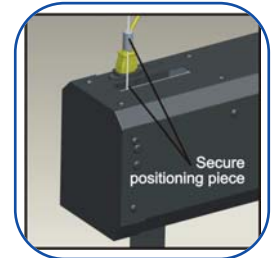

## Introducing the “Smart Move” Screen

A world leading product that overcomes one of the main problems we encounter - Customers often want extra drop on their screen to cope with very high ceilings or stage settings. This can be done but, long fabric tends to curl and of course the casing is often in the way of stage lighting.

Our new screen has two motors to enable the casing to be dropped up to 5 metres on the metal wires built into it. The drop can be adjusted from the remote control at ground level meaning very easy installation. You can set it to one button control to drop the casing and also let the projection fabric out of the casing. Power is via a supplied reel which is fitted at roof level and then allows the power to unwind as the screen drops. As it retracts back the coil roles back the electric lead. All you need is a one gang plug at roof level to power this screen.