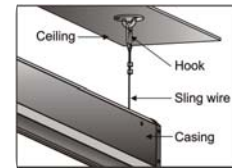

## Introducing the “Smart Move” Screen

A world leading product that overcomes one of the main problems we encounter - Customers often want extra drop on their screen to cope with very high ceilings or stage settings. This can be done but, long fabric tends to curl and of course the casing is often in the way of stage lighting.

Our new screen has two motors to enable the casing to be dropped up to 5 metres on the metal wires built into it. The drop can be adjusted from the remote control at ground level meaning very easy installation. You can set it to one button control to drop the casing and also let the projection fabric out of the casing. Power is via a supplied reel which is fitted at roof level and then allows the power to unwind as the screen drops. As it retracts back the coil roles back the electric lead. All you need is a one gang plug at roof level to power this screen.