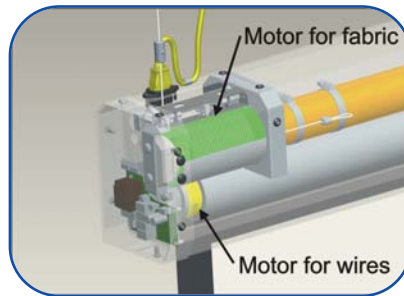

## Introducing the “Smart Move” Screen

A world leading product that overcomes one of the main problems we encounter - Customers often want extra drop on their screen to cope with very high ceilings or stage settings. This can be done but, long fabric tends to curl and of course the casing is often in the way of stage lighting.

Our new screen has two motors to enable the casing to be dropped up to 5 metres on the metal wires built into it. The drop can be adjusted from the remote control at ground level meaning very easy installation. You can set it to one button control to drop the casing and also let the projection fabric out of the casing. Power is via a supplied reel which is fitted at roof level and then allows the power to unwind as the screen drops. As it retracts back the coil roles back the electric lead. All you need is a one gang plug at roof level to power this screen.