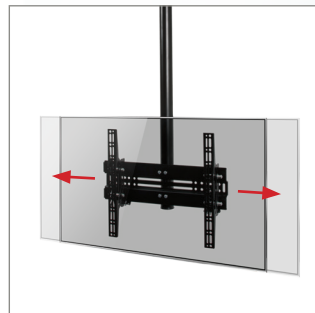

B-TECH AV MOUNTS™

AVAILABLE
IN 3
LENGTHS

BT8424

FLAT SCREEN CEILING MOUNT WITH TILT

Designed to ceiling mount screens up to 35kg, the BT8424 is available with a choice of three different drop lengths; 1m, 1.5m and 2m and features B-Tech's unique 'Torsion-Tilt' mechanism for easy tilt adjustment up to +/-18°. Other great features include post installation screen alignment and security locking screws to help prevent unauthorised removal of the screen. Available with a choice of Black or Chrome poles, a cover plate is also included for a neat and tidy installation.

SPECIFICATION

Recommended Screen Size	32" - 55"
Max Load	35kg
Tilt Adjustment	+/-18°
Ceiling Drop	1003mm, 1503mm or 2003mm*
Universal Fixings	up to 465mm x 400mm
VESA® compatibility	up to 400 x 400
Colour (Interface and Ceiling Plate)	Black
Colour (Poles)	Black or Chrome

*To the centre of the mount

FEATURES

- Unique 'Torsion-Tilt' mechanism for easy tilt adjustment
- Security locking screws, Allen key and locking bars provided for a secure installation
- Cover plate included for smart installation
- Post installation screen alignment for perfect screen positioning
- Integrated cable management
- Simple 'hook-on' installation
- All mounting hardware included

Interface

Poles

Security locking screws, Allen key and locking bars provided for secure installation (**Padlock not included)

Post installation screen alignment for perfect positioning every time

Unique 'Torsion-Tilt' mechanism allows for easy tilt adjustment up to +/-18°