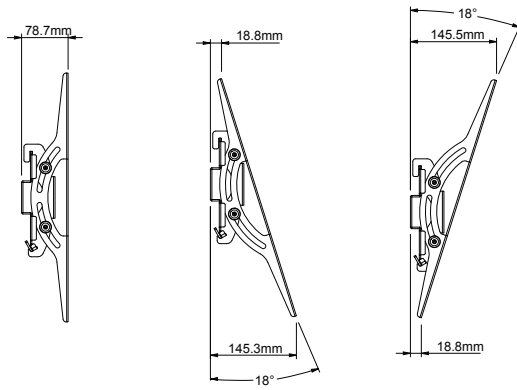

INTERFACE ARMS