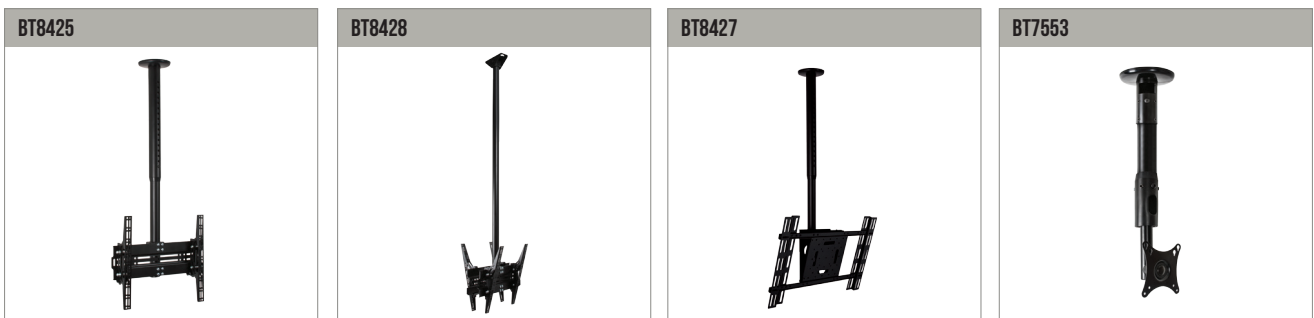

RELATED PRODUCTS TO THE BT8424

BT8425 Flat Screen Ceiling Mount with adjustable drop and tilt for screens up to 55"

BT8428 Back-to-Back Flat Screen Ceiling Mount with tilt for two screens up to 55"

BT8427 Adjustable Drop Flat Screen Ceiling Mount with tilt for screens up to 65"

BT7553 Flat Screen Ceiling Mount for single screens up to 28"

SS-BT8424-V2-130416