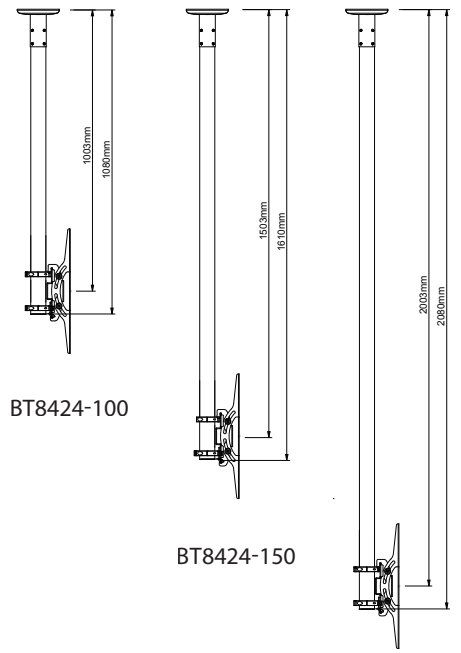

BT8424-100

BT8424-150

BT8424-200