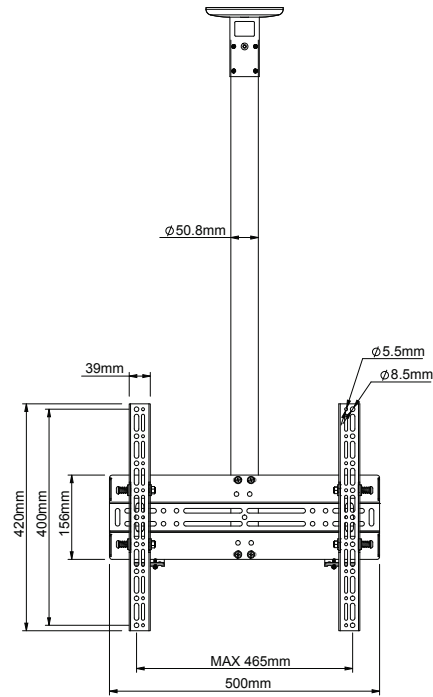

FRONT VIEW

PACKING INFORMATION

PLEASE NOTE, THIS IS A 2 BOX ITEM.

COLOUR:	ORDER REF:	EAN CODE:	MASTER CARTON QTY:	INNER CARTON QTY:	MASTER CARTON WEIGHT:	MASTER CARTON CUBE:
Black with Black Poles	BT8424-100/B	5019318089800	1 / 1	0 / 0	6.255kg / 1.92kg	0.0205cbm / 0.0034cbm
Black with Chrome Poles	BT8424-100/C	5019318089855	1 / 1	0 / 0	6.255kg / 1.92kg	0.0205cbm / 0.0034cbm
Black with Black Poles	BT8424-150/B	5019318089862	1 / 1	0 / 0	6.255kg / 3.09kg	0.0205cbm / 0.0053cbm
Black with Chrome Poles	BT8424-150/C	5019318089879	1 / 1	0 / 0	6.255kg / 3.09kg	0.0205cbm / 0.0053cbm
Black with Black Poles	BT8424-200/B	5019318089886	1 / 1	0 / 0	6.255kg / 4.1kg	0.0205cbm / 0.0072cbm
Black with Chrome Poles	BT8424-200/C	5019318089893	1 / 1	0 / 0	6.255kg / 4.1kg	0.0205cbm / 0.0072cbm

RELATED PRODUCTS TO THE BT8424

SS-BT8424-V2-130416