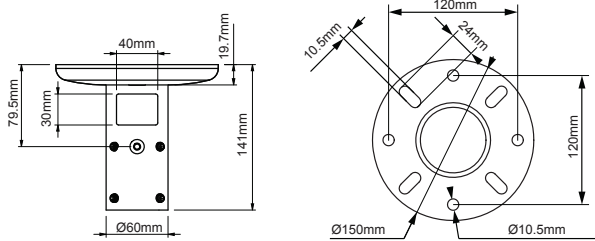

CEILING MOUNT

PACKING INFORMATION

PLEASE NOTE, THIS IS A 2 BOX ITEM.

COLOUR:	ORDER REF:	EAN CODE:	MASTER CARTON QTY:	INNER CARTON QTY:	MASTER CARTON WEIGHT:	MASTER CARTON CUBE:
Black with Black Poles	BT8424-100/B	5019318089800	1 / 1	0 / 0	6.255kg / 1.92kg	0.0205cbm / 0.0034cbm
Black with Chrome Poles	BT8424-100/C	5019318089855	1 / 1	0 / 0	6.255kg / 1.92kg	0.0205cbm / 0.0034cbm
Black with Black Poles	BT8424-150/B	5019318089862	1 / 1	0 / 0	6.255kg / 3.09kg	0.0205cbm / 0.0053cbm
Black with Chrome Poles	BT8424-150/C	5019318089879	1 / 1	0 / 0	6.255kg / 3.09kg	0.0205cbm / 0.0053cbm
Black with Black Poles	BT8424-200/B	5019318089886	1 / 1	0 / 0	6.255kg / 4.1kg	0.0205cbm / 0.0072cbm
Black with Chrome Poles	BT8424-200/C	5019318089893	1 / 1	0 / 0	6.255kg / 4.1kg	0.0205cbm / 0.0072cbm