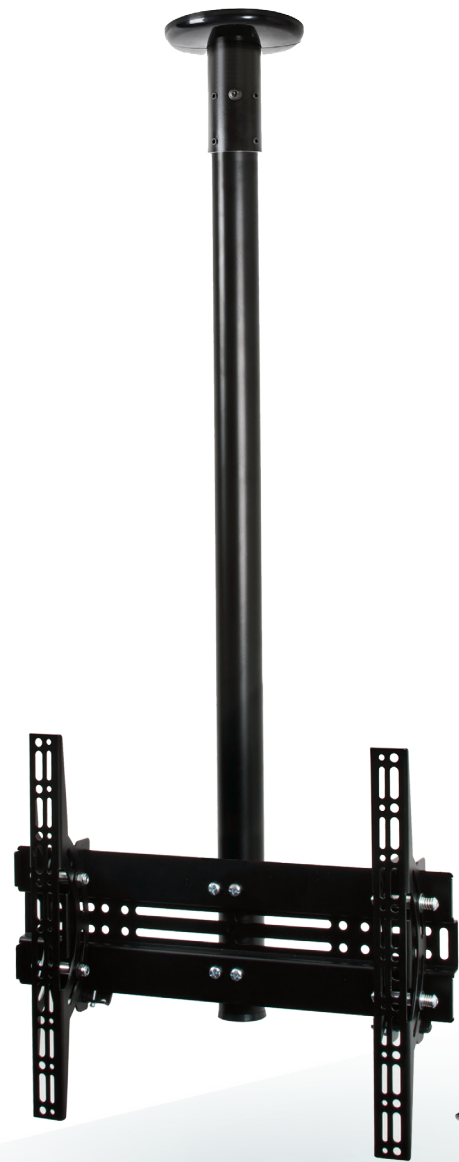

B-TECH AV MOUNTS™

AVAILABLE
IN 3
LENGTHS

BT8424

FLAT SCREEN CEILING MOUNT WITH TILT

Designed to ceiling mount screens up to 35kg, the BT8424 is available with a choice of three different drop lengths; 1m, 1.5m and 2m and features B-Tech's unique 'Torsion-Tilt' mechanism for easy tilt adjustment up to +/-18°. Other great features include post installation screen alignment and security locking screws to help prevent unauthorised removal of the screen. Available with a choice of Black or Chrome poles, a cover plate is also included for a neat and tidy installation.

SPECIFICATION

Recommended Screen Size	32" - 55"
Max Load	35kg
Tilt Adjustment	+/-18°
Ceiling Drop	1003mm, 1503mm or 2003mm*
Universal Fixings	up to 465mm x 400mm
VESA® compatibility	up to 400 x 400
Colour (Interface and Ceiling Plate)	Black
Colour (Poles)	Black or Chrome

*To the centre of the mount

FEATURES

- Unique 'Torsion-Tilt' mechanism for easy tilt adjustment
- Security locking screws, Allen key and locking bars provided for a secure installation
- Cover plate included for smart installation
- Post installation screen alignment for perfect screen positioning
- Integrated cable management
- Simple 'hook-on' installation
- All mounting hardware included

Interface

Poles

Security locking screws, Allen key and locking bars provided for secure installation (**Padlock not included)

Post installation screen alignment for perfect positioning every time

Unique 'Torsion-Tilt' mechanism allows for easy tilt adjustment up to +/-18°