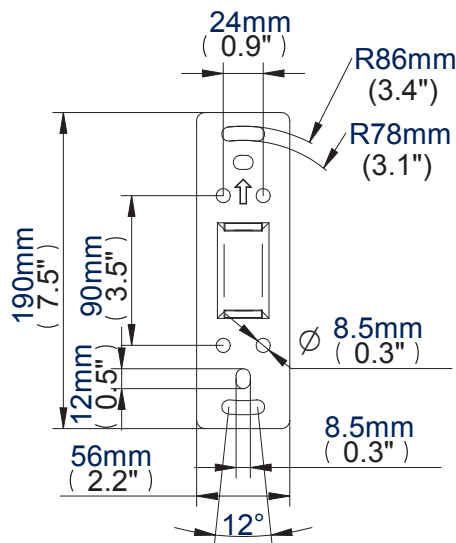

**Designed for flat screens
up to 42" (107cm) / 25kg (55lbs)**

- Fits screens with VESA® mounting patterns: 75 x 75mm, 100 x 100mm, 200 x 100mm and 200 x 200mm
- Easy tilt adjustment +/-40°
- Features two swivel points: 180° at wall, and 240° at interface
- Distance from wall:
Min: 95mm (3.7") - **Max:** 336mm (13.2")
- **CLIPLOGIC™** cable management included
- Alternative short arm also included
- Security locking screws and Allen key provided for secure installation
- Simple 'hook-on' installation with all mounting hardware included
- Available in Piano Black

Easy adjustment of tilt

CLIPLOGIC™ cable management

Alternative short arm also included

Security locking screws provided

Single Arm Flat Screen Wall Mount with Tilt and Swivel

For more information please visit www.btechavmounts.com/BT7514

BT7514

Registered Design Number: 000389994-0007

**Side View
Maximum Extension**

**Side View
Flat to Wall**

**Front View
Flat to Wall**

Wall Plate

Interface

Colour:	Order Ref:	EAN Code:	Master Carton Qty:	Inner Carton Qty:	Master Carton Weight:	Master Carton Cube:
Piano Black	BT7514/PB	5019318750137	2	N/A	7.1kg (15.7lbs)	0.031cbm (1.09cuft)