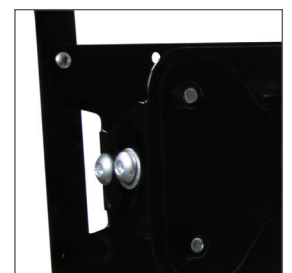

Single Arm Flat Screen Wall Mount with Tilt and Swivel

For more information please visit www.btechavmounts.com/BT7514

BT7514

Registered Design Number: 000389994-0007

BT7514 Single Arm Flat Screen Wall Mount with Tilt and Swivel

**Designed for flat screens
up to 42" (107cm) / 25kg (55lbs)**

- Fits screens with VESA® mounting patterns: 75 x 75mm, 100 x 100mm, 200 x 100mm and 200 x 200mm
- Easy tilt adjustment +/-40°
- Features two swivel points: 180° at wall, and 240° at interface
- Distance from wall:
Min: 95mm (3.7") - **Max:** 336mm (13.2")
- **CLIPLOGIC™** cable management included
- Alternative short arm also included
- Security locking screws and Allen key provided for secure installation
- Simple 'hook-on' installation with all mounting hardware included
- Available in Piano Black

Easy adjustment of tilt

CLIPLOGIC™ cable management

Alternative short arm also included

Security locking screws provided

Single Arm Flat Screen Wall Mount with Tilt and Swivel

For more information please visit www.btechavmounts.com/BT7514

BT7514

Registered Design Number: 000389994-0007

**Side View
Maximum Extension**

**Side View
Flat to Wall**

**Front View
Flat to Wall**

Wall Plate

Interface

Colour:	Order Ref:	EAN Code:	Master Carton Qty:	Inner Carton Qty:	Master Carton Weight:	Master Carton Cube:
Piano Black	BT7514/PB	5019318750137	2	N/A	7.1kg (15.7lbs)	0.031cbm (1.09cuft)