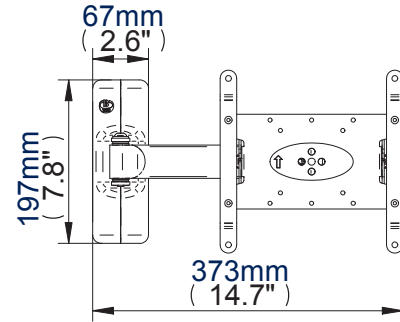

**Designed for flat screens
up to 42" (107cm) / 25kg (55lbs)**

- Fits screens with VESA® mounting patterns: 75 x 75mm, 100 x 100mm, 200 x 100mm and 200 x 200mm
- Easy tilt adjustment +/-40°
- Features two swivel points: 180° at wall, and 240° at interface
- Distance from wall:
Min: 95mm (3.7") - **Max:** 336mm (13.2")
- **CLIPLOGIC™** cable management included
- Alternative short arm also included
- Security locking screws and Allen key provided for secure installation
- Simple 'hook-on' installation with all mounting hardware included
- Available in Piano Black

Easy adjustment of tilt

CLIPLOGIC™ cable management

Alternative short arm also included

Security locking screws provided

Single Arm Flat Screen Wall Mount with Tilt and Swivel

For more information please visit www.btechavmounts.com/BT7514

BT7514

Registered Design Number: 000389994-0007

**Side View
Maximum Extension**

**Side View
Flat to Wall**

**Front View
Flat to Wall**

Wall Plate

Interface

Colour:	Order Ref:	EAN Code:	Master Carton Qty:	Inner Carton Qty:	Master Carton Weight:	Master Carton Cube:
Piano Black	BT7514/PB	5019318750137	2	N/A	7.1kg (15.7lbs)	0.031cbm (1.09cuft)