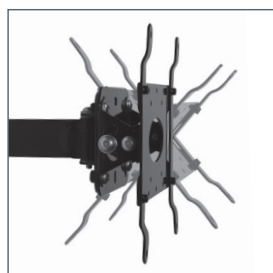

Single Arm Flat Screen Wall Mount with Tilt and Swivel

For more information please visit www.btechavmounts.com/BT7514

BT7514

Registered Design Number: 000389994-0007

BT7514 Single Arm Flat Screen Wall Mount with Tilt and Swivel

**Designed for flat screens
up to 42" (107cm) / 25kg (55lbs)**

- Fits screens with VESA® mounting patterns: 75 x 75mm, 100 x 100mm, 200 x 100mm and 200 x 200mm
- Easy tilt adjustment +/-40°
- Features two swivel points: 180° at wall, and 240° at interface
- Distance from wall:
Min: 95mm (3.7") - **Max:** 336mm (13.2")
- **CLIPLOGIC™** cable management included
- Alternative short arm also included
- Security locking screws and Allen key provided for secure installation
- Simple 'hook-on' installation with all mounting hardware included
- Available in Piano Black

Easy adjustment of tilt

CLIPLOGIC™ cable management

Alternative short arm also included

Security locking screws provided

Single Arm Flat Screen Wall Mount with Tilt and Swivel

For more information please visit www.btechavmounts.com/BT7514