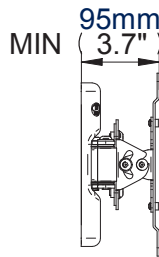

**Designed for flat screens
up to 42" (107cm) / 25kg (55lbs)**

- Fits screens with VESA® mounting patterns: 75 x 75mm, 100 x 100mm, 200 x 100mm and 200 x 200mm
- Easy tilt adjustment +/-40°
- Features two swivel points: 180° at wall, and 240° at interface
- Distance from wall:
Min: 95mm (3.7") - **Max:** 336mm (13.2")
- **CLIPLOGIC™** cable management included
- Alternative short arm also included
- Security locking screws and Allen key provided for secure installation
- Simple 'hook-on' installation with all mounting hardware included
- Available in Piano Black

Easy adjustment of tilt

CLIPLOGIC™ cable management

Alternative short arm also included

Security locking screws provided

Single Arm Flat Screen Wall Mount with Tilt and Swivel

For more information please visit www.btechavmounts.com/BT7514

BT7514

Registered Design Number: 000389994-0007

**Side View
Maximum Extension**

**Side View
Flat to Wall**

**Front View
Flat to Wall**

Wall Plate

Interface

Colour:	Order Ref:	EAN Code:	Master Carton Qty:	Inner Carton Qty:	Master Carton Weight:	Master Carton Cube:
Piano Black	BT7514/PB	5019318750137	2	N/A	7.1kg (15.7lbs)	0.031cbm (1.09cuft)