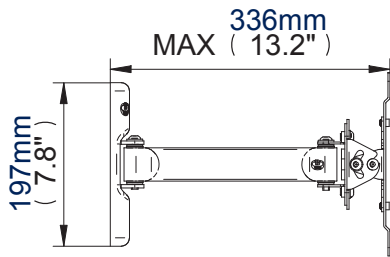

**Designed for flat screens
up to 42" (107cm) / 25kg (55lbs)**

- Fits screens with VESA® mounting patterns: 75 x 75mm, 100 x 100mm, 200 x 100mm and 200 x 200mm
- Easy tilt adjustment +/-40°
- Features two swivel points: 180° at wall, and 240° at interface
- Distance from wall:
Min: 95mm (3.7") - **Max:** 336mm (13.2")
- **CLIPLOGIC™** cable management included
- Alternative short arm also included
- Security locking screws and Allen key provided for secure installation
- Simple 'hook-on' installation with all mounting hardware included
- Available in Piano Black

Easy adjustment of tilt

CLIPLOGIC™ cable management

Alternative short arm also included

Security locking screws provided

Single Arm Flat Screen Wall Mount with Tilt and Swivel

For more information please visit www.btechavmounts.com/BT7514

BT7514

Registered Design Number: 000389994-0007

**Side View
Maximum Extension**

**Side View
Flat to Wall**

**Front View
Flat to Wall**

Wall Plate

Interface

Colour:	Order Ref:	EAN Code:	Master Carton Qty:	Inner Carton Qty:	Master Carton Weight:	Master Carton Cube:
Piano Black	BT7514/PB	5019318750137	2	N/A	7.1kg (15.7lbs)	0.031cbm (1.09cuft)