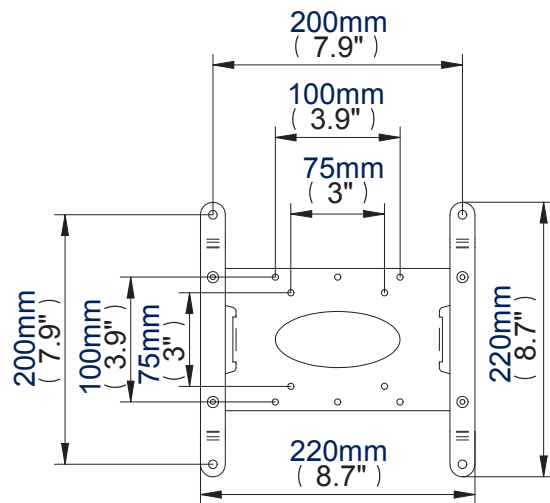

**Designed for flat screens
up to 42" (107cm) / 25kg (55lbs)**

- Fits screens with VESA® mounting patterns: 75 x 75mm, 100 x 100mm, 200 x 100mm and 200 x 200mm
- Easy tilt adjustment +/-40°
- Features two swivel points: 180° at wall, and 240° at interface
- Distance from wall:
Min: 95mm (3.7") - **Max:** 336mm (13.2")
- **CLIPLOGIC™** cable management included
- Alternative short arm also included
- Security locking screws and Allen key provided for secure installation
- Simple 'hook-on' installation with all mounting hardware included
- Available in Piano Black

BT7514

Registered Design Number: 000389994-0007

**Side View
Maximum Extension**

**Side View
Flat to Wall**

**Front View
Flat to Wall**

Wall Plate

Interface

Colour:	Order Ref:	EAN Code:	Master Carton Qty:	Inner Carton Qty:	Master Carton Weight:	Master Carton Cube:
Piano Black	BT7514/PB	5019318750137	2	N/A	7.1kg (15.7lbs)	0.031cbm (1.09cuft)