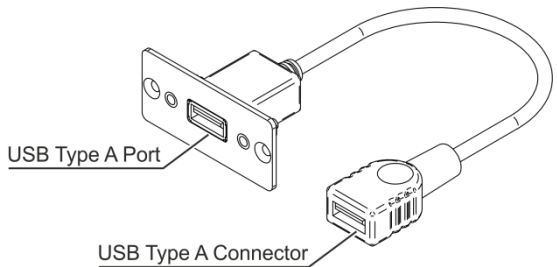

MODEL:

WU3-AA USB 3.0 (A/A) Wall Plate Insert

Congratulations on purchasing your Kramer **WU3-AA**, a single wall plate insert with one USB 3.0 Type A port and a cable with a USB connector at the rear.

P/N: 2900-300556

Rev: 1

SAFETY WARNING

Disconnect the unit from the power supply before opening and servicing

For the latest information on our products and a list of Kramer distributors, visit our Web site where updates to this user manual may be found.