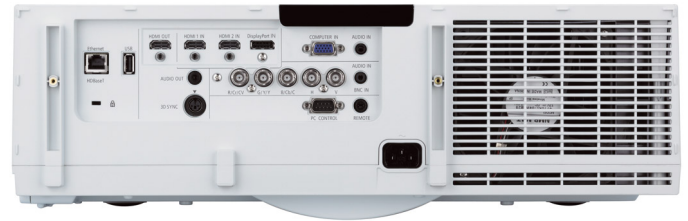

NEC PA572W

Order Code: 60003641

NEC Professional Installation Projector

Delivering many unique features, NEC's new PA Series is the world's first projector range to offer a 4K interface for multi-screen display capability. Outstanding picture quality is guaranteed with NEC's 3rd generation Sweetvision®, high brightness levels and NEC's unique scaler chip.

The new PA572W offers rich connectivity with a wide range of inputs and unrivalled installation capability making it ideal for corporates, higher education, museums and signage applications in large rooms and auditoriums.

BENEFITS

Perfect Image quality - high brightness, up to 4K input signal and unique picture and colour processing technology based on the latest NEC scaler chip achieves outstanding picture quality.

Highest brightness - achieve up to 26000 lumen by combining up to 4 projectors using free automatic stacking software.

Easy way to a big picture - up to 4K interface, HDMI-out signal loop through, built-in signal splitter and edge blending capability enables large presentation pictures without any external devices. PiP function allows additional sources to be displayed.